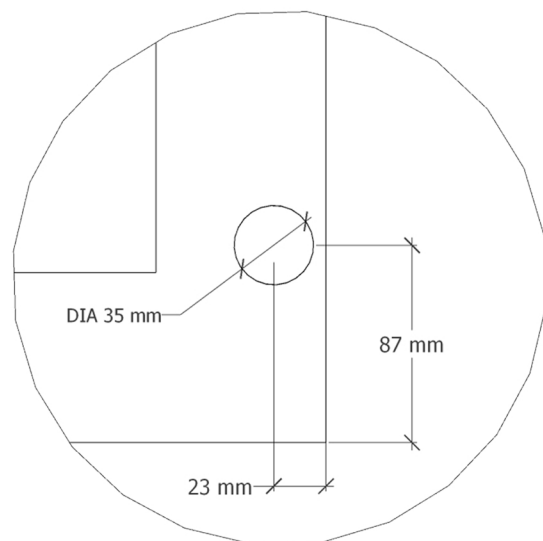

Door Information

Door Thickness	21mm
Rail Width	75mm
Moulding Width	None
Panel Thickness	9mm

Midrail Information

Midrail Information	Doors Under 1600mm (H) may vary in midrail quantity Doors Above 1600mm (H) will have 2 x midrail
Wardrobe Midrail Position	2 Equal squares at the top
Cabinet Midrail Position	Midrail positioned half way down door
Midrail Height	75mm

Hinge Information

Top	87mm from the top of door
Bottom	87mm from the bottom of door
Central	Equally Spaced
Spacing from Edge	23mm
Hole Diameter	35mm
Hinge Type	Cabinet hinges (supplied seperately)

For customisation, Please contact the office for further details before placing your order.

N.B. Drawings not to scale