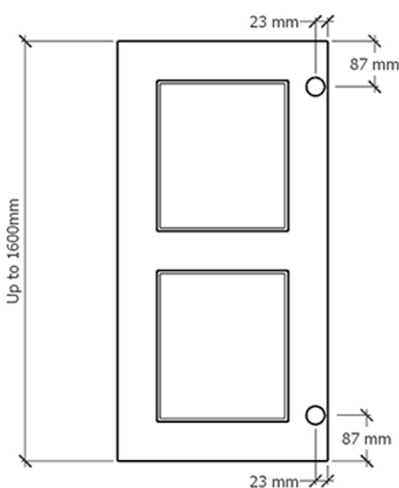

Door Information

Door Thickness	21mm
Rail Width	75mm
Moulding Width	None
Panel Thickness	9mm

Midrail Information

Midrail Information	Doors Under 1600mm (H) may vary in midrail quantity Doors Above 1600mm (H) will have 2 x midrail
Wardrobe Midrail Position	2 Equal squares at the top
Cabinet Midrail Position	Midrail positioned half way down door
Midrail Height	81mm

Hinge Information

Top	87mm from the top of door
Bottom	87mm from the bottom of door
Central	Equally Spaced
Spacing from Edge	23mm
Hole Diameter	35mm
Hinge Type	Cabinet hinges (supplied seperately)

For customisation, Please contact the office for further details before placing your order.

N.B. Drawings not to scale