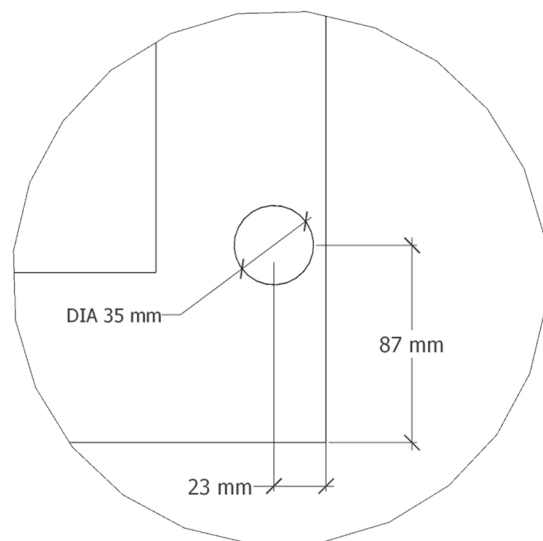

Door Information

Door Thickness	21mm
Rail Width	75mm
Moulding Width	None
Panel Thickness	9mm

Midrail Information

Midrail Information	Doors Under 1600mm (H) may vary in midrail quantity Doors Above 1600mm (H) will have 2 x midrail
Wardrobe Midrail Position	2 Equal squares at the top
Cabinet Midrail Position	Midrail positioned half way down door
Midrail Height	81mm

Hinge Information

Top	87mm from the top of door
Bottom	87mm from the bottom of door
Central	Equally Spaced
Spacing from Edge	23mm
Hole Diameter	35mm
Hinge Type	Cabinet hinges (supplied seperately)

For customisation, Please contact the office for further details before placing your order.

N.B. Drawings not to scale