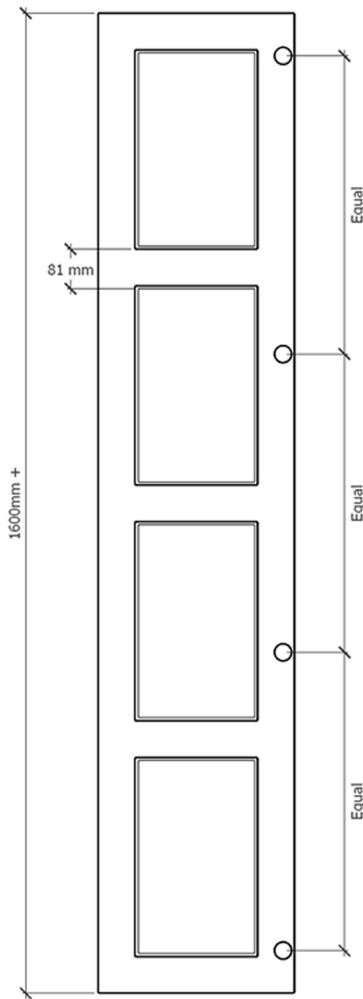

Door Information

Door Thickness	21mm
Rail Width	75mm
Moulding Width	None
Panel Thickness	9mm
Wardrobe Panel Size	Equally Split in 4

Midrail Information

Midrail Information	Doors Under 1600mm (H) may vary in midrail quantity Doors Above 1600mm (H) will have 3 x midrail
Standard Midrail Position	3 midrails split equally
Midrail Height Customisation	81mm

Hinge Information

Top	87mm from the top of door
Bottom	87mm from the bottom of door
Central	Equally Spaced
Spacing from Edge	23mm
Hole Diameter	35mm
Hinge Type	Cabinet hinges (supplied seperately)

For customisation, Please contact the office for further details before placing your order.

N.B. Drawings not to scale