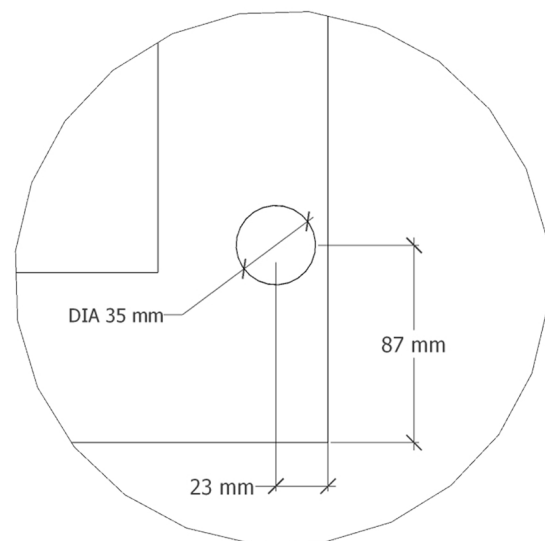

Door Information

Door Thickness	21mm
Rail Width	75mm
Moulding Width	None
Panel Thickness	9mm
Wardrobe Panel Size	Equally Split in 4

Midrail Information

Midrail Information	Doors Under 1600mm (H) may vary in midrail quantity Doors Above 1600mm (H) will have 3 x midrail
Standard Midrail Position	3 midrails split equally
Midrail Height Customisation	81mm

Hinge Information

Top	87mm from the top of door
Bottom	87mm from the bottom of door
Central	Equally Spaced
Spacing from Edge	23mm
Hole Diameter	35mm
Hinge Type	Cabinet hinges (supplied seperately)

For customisation, Please contact the office for further details before placing your order.

N.B. Drawings not to scale