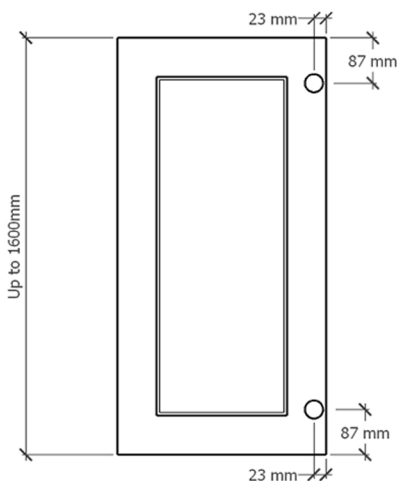

Door Information

Door Thickness	21mm
Rail Width	75mm
Moulding Width	None
Panel Thickness	9mm
Wardrobe Panel Size	Equally Split in 4

Midrail Information

Midrail Information	Doors Under 1600mm (H) may vary in midrail quantity Doors Above 1600mm (H) will have 3 x midrail
Standard Midrail Position	3 midrails split equally
Midrail Height Customisation	81mm

Hinge Information

Top	87mm from the top of door
Bottom	87mm from the bottom of door
Central	Equally Spaced
Spacing from Edge	23mm
Hole Diameter	35mm
Hinge Type	Cabinet hinges (supplied seperately)

For customisation, Please contact the office for further details before placing your order.

N.B. Drawings not to scale