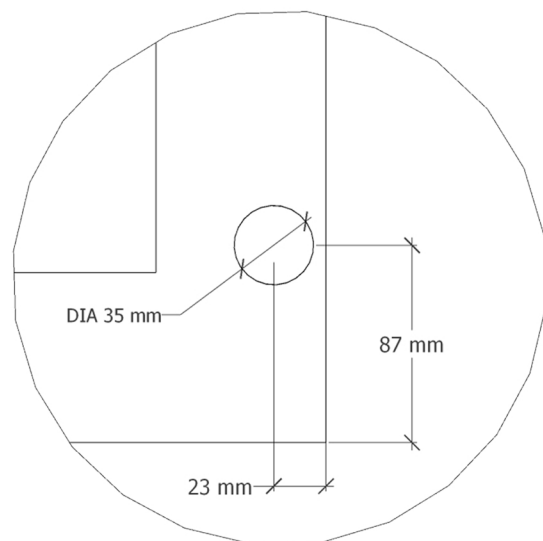

### Door Information

Door Thickness	21mm
Rail Width	75mm Inc moulding
Moulding Width	6mm
Panel Thickness	9mm

### Midrail Information

Midrail Information	Doors Under 1600mm (H) will have no midrail Doors Above 1600mm (H) will have 1 x midrail
Standard Midrail Position	775mm from the bottom of the door
Midrail Height	153mm
Customisation	Midrail positioned at custom height.

### Hinge Information

Top	87mm from the top of door
Bottom	87mm from the bottom of door
Central	Equally Spaced
Spacing from Edge	23mm
Hole Diameter	35mm
Hinge Type	Cabinet hinges (supplied seperately)

For customisation, Please contact the office for further details before placing your order.

N.B. Drawings not to scale