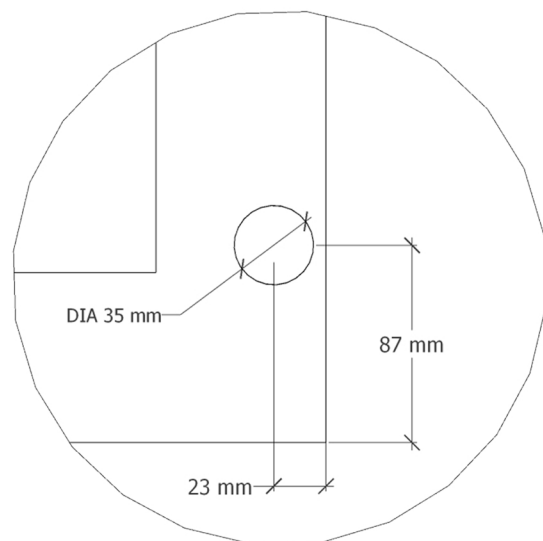

### Door Information

Door Thickness	21mm
Rail Width	75mm Inc moulding
Moulding Width	10mm
Panel Thickness	9mm

### Midrail Information

Midrail Information	Doors Under 1600mm (H) will have no midrail Doors Above 1600mm (H) will have 1 x midrail
Standard Midrail Position	775mm from the bottom of the door
Midrail Height	153mm
Customisation	Midrail positioned at custom height.

### Hinge Information

Top	87mm from the top of door
Bottom	87mm from the bottom of door
Central	Equally Spaced
Spacing from Edge	23mm
Hole Diameter	35mm
Hinge Type	Cabinet hinges (supplied seperately)

For customisation, Please contact the office for further details before placing your order.

N.B. Drawings not to scale