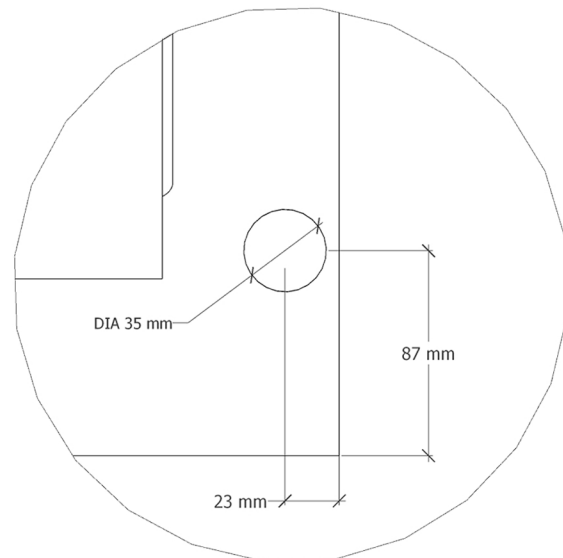

Door Information

Door Thickness	21mm
Rail Width	75mm
Moulding Width	None
Panel Thickness	9mm
Chamfer Width	7mm
Stop Chamfer from edge	35mm

Midrail Information

Midrail Information	Doors Under 1600mm (H) will have no midrail Doors Above 1600mm (H) will have 1 x midrail
Standard Midrail Position	775mm from the bottom of the door
Midrail Height	153mm
Customisation	Midrail positioned at custom height.

Hinge Information

Top	87mm from the top of door
Bottom	87mm from the bottom of door
Central	Equally Spaced
Spacing from Edge	23mm
Hole Diameter	35mm
Hinge Type	Cabinet hinges (supplied seperately)

For customisation, Please contact the office for further details before placing your order.

N.B. Drawings not to scale