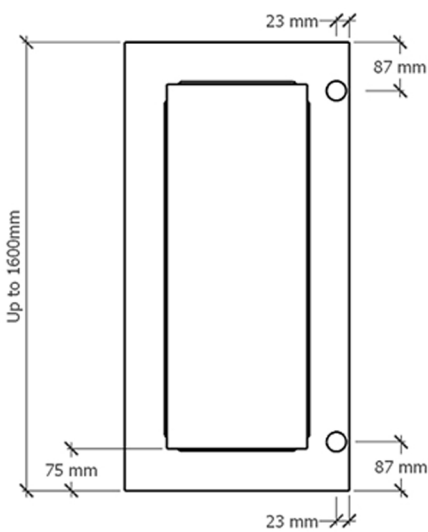

Door Information

Door Thickness	21mm
Rail Width	75mm
Moulding Width	None
Panel Thickness	9mm
Chamfer Width	7mm
Stop Chamfer from edge	35mm

Midrail Information

Midrail Information	Doors Under 1600mm (H) will have no midrail Doors Above 1600mm (H) will have 1 x midrail
Standard Midrail Position	775mm from the bottom of the door
Midrail Height	153mm
Customisation	Midrail positioned at custom height.

Hinge Information

Top	87mm from the top of door
Bottom	87mm from the bottom of door
Central	Equally Spaced
Spacing from Edge	23mm
Hole Diameter	35mm
Hinge Type	Cabinet hinges (supplied seperately)

For customisation, Please contact the office for further details before placing your order.

N.B. Drawings not to scale