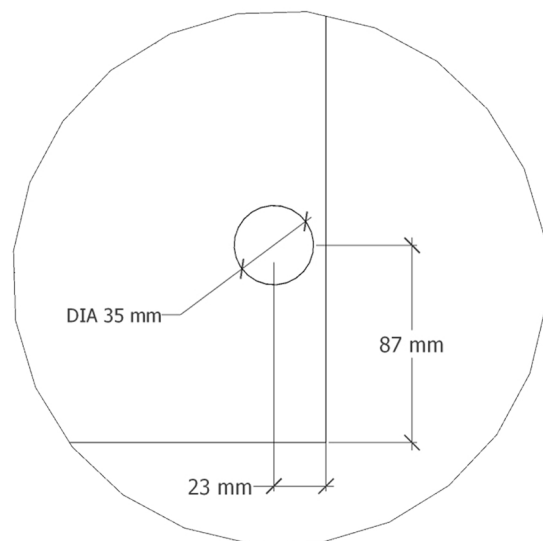

Door Information

Door Thickness	22mm
Rail Width	None
Moulding Width	None
Groove spacings	100mm between centres
Panel Thickness	None
Groove Width	12mm

Midrail Information

Midrail Information	None
Standard Midrail	None
Position	
Midrail Height	None
Customisation	None

Hinge Information

Top	87mm from the top of door
Bottom	87mm from the bottom of door
Central	Equally Spaced
Spacing from Edge	23mm
Hole Diameter	35mm
Hinge Type	Cabinet hinges (supplied seperately)

For customisation, Please contact the office for further details before placing your order.

N.B. Drawings not to scale