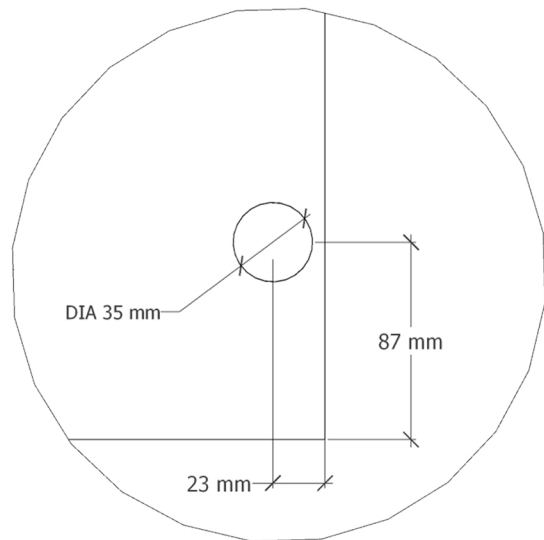

Door Information

Door Thickness	22mm
Rail Width	None
Moulding Width	None
Panel Thickness	None
Customisation	None

Midrail Information

Midrail Information	None
Standard Midrail	None
Position	
Midrail Height	None
Customisation	None

Hinge Information

Top	87mm from the top of door
Bottom	87mm from the bottom of door
Central	Equally Spaced
Spacing from Edge	23mm
Hole Diameter	35mm
Hinge Type	Cabinet hinges (supplied seperately)

For customisation, Please contact the office for further details before placing your order.

N.B. Drawings not to scale