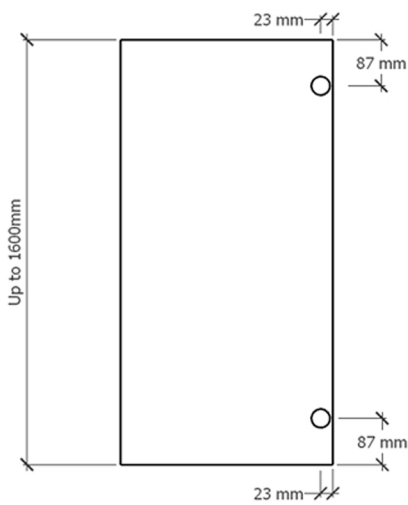

Door Information

Door Thickness	22mm
Rail Width	None
Moulding Width	None
Panel Thickness	None
Customisation	None

Midrail Information

Midrail Information	None
Standard Midrail	None
Position	
Midrail Height	None
Customisation	None

Hinge Information

Top	87mm from the top of door
Bottom	87mm from the bottom of door
Central	Equally Spaced
Spacing from Edge	23mm
Hole Diameter	35mm
Hinge Type	Cabinet hinges (supplied seperately)

For customisation, Please contact the office for further details before placing your order.

N.B. Drawings not to scale