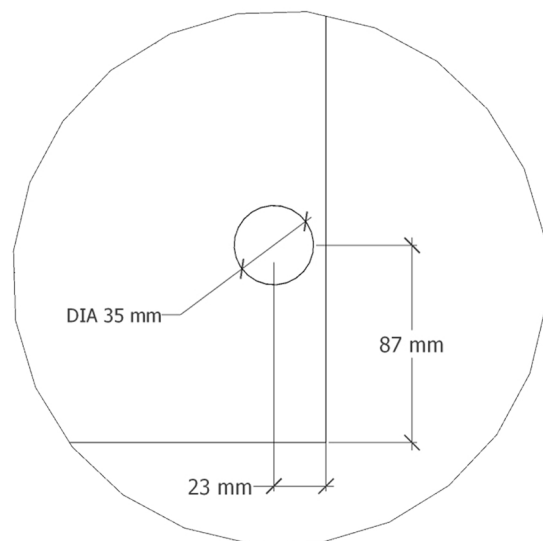

### Door Information

Door Thickness	22mm
Rail Width	None
Moulding Width	None
Groove spacings	100mm between centres
Panel Thickness	None
Groove Width	8mm

### Midrail Information

Midrail Information	None
Standard Midrail	None
Position	
Midrail Height	None
Customisation	None

### Hinge Information

Top	87mm from the top of door
Bottom	87mm from the bottom of door
Central	Equally Spaced
Spacing from Edge	23mm
Hole Diameter	35mm
Hinge Type	Cabinet hinges (supplied seperately)

For customisation, Please contact the office for further details before placing your order.

*N.B. Drawings not to scale*