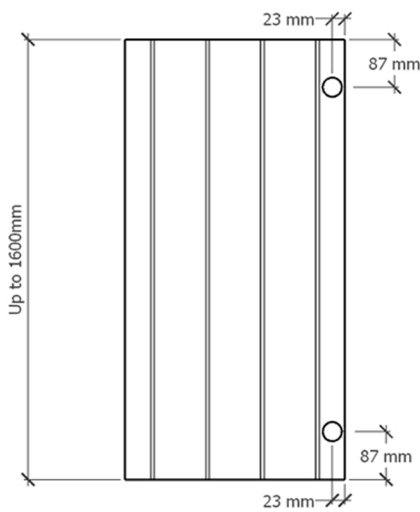

### Door Information

Door Thickness	22mm
Rail Width	None
Moulding Width	None
Groove spacings	100mm between centres
Panel Thickness	None
Groove Width	8mm

### Midrail Information

Midrail Information	None
Standard Midrail	None
Position	
Midrail Height	None
Customisation	None

### Hinge Information

Top	87mm from the top of door
Bottom	87mm from the bottom of door
Central	Equally Spaced
Spacing from Edge	23mm
Hole Diameter	35mm
Hinge Type	Cabinet hinges (supplied seperately)

For customisation, Please contact the office for further details before placing your order.

*N.B. Drawings not to scale*