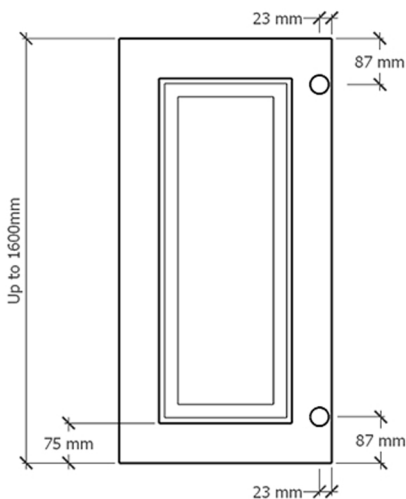

### Door Information

Door Thickness	21mm
Rail Width	75mm
Moulding Width	10mm Inc moulding
Slope Length	25mm
Panel Thickness	12mm

### Midrail Information

Midrail Information	Doors Under 1600mm (H) will have no midrail Doors Above 1600mm (H) will have 1 x midrail
Standard Midrail Position	775mm from the bottom of the door
Midrail Height	153mm
Customisation	Midrail positioned at custom height.

### Hinge Information

Top	87mm from the top of door
Bottom	87mm from the bottom of door
Central	Equally Spaced
Spacing from Edge	23mm
Hole Diameter	35mm
Hinge Type	Cabinet hinges (supplied seperately)

N.B. Drawings not to scale