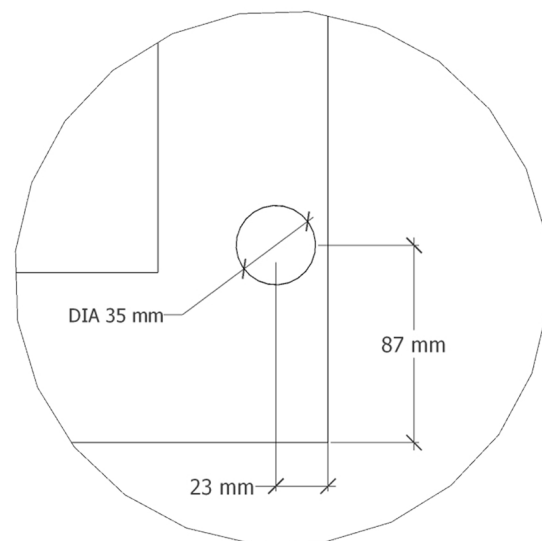

### Door Information

Door Thickness	21mm
Rail Width	75mm
Moulding Width	10mm Inc moulding
Slope Length	25mm
Panel Thickness	12mm

### Midrail Information

Midrail Information	Doors Under 1600mm (H) will have no midrail Doors Above 1600mm (H) will have 1 x midrail
Standard Midrail Position	775mm from the bottom of the door
Midrail Height	153mm
Customisation	Midrail positioned at custom height.

### Hinge Information

Top	87mm from the top of door
Bottom	87mm from the bottom of door
Central	Equally Spaced
Spacing from Edge	23mm
Hole Diameter	35mm
Hinge Type	Cabinet hinges (supplied seperately)

N.B. Drawings not to scale