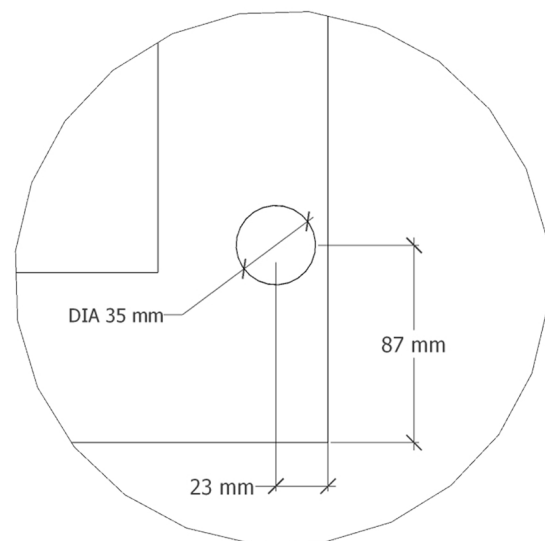

### Door Information

Door Thickness	21mm
Rail Width	75mm
Moulding Width	10mm
Panel Thickness	9mm

### Midrail Information

Midrail Information	Doors Under 1600mm (H) will have no midrail Doors Above 1600mm (H) will have 1 x midrail
Standard Midrail Position	775mm from the bottom of the door
Midrail Height	153mm
Customisation	Midrail positioned at custom height.

### Hinge Information

Top	87mm from the top of door
Bottom	87mm from the bottom of door
Central	Equally Spaced
Spacing from Edge	23mm
Hole Diameter	35mm
Hinge Type	Cabinet hinges (supplied seperately)

For customisation, Please contact the office for further details before placing your order.

N.B. Drawings not to scale