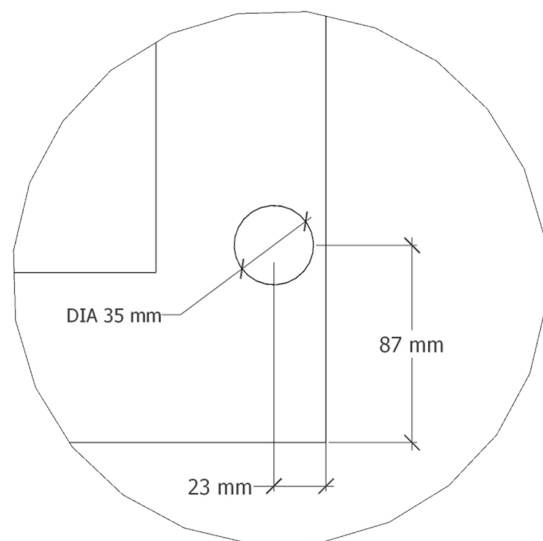

### Door Information

Door Thickness	21mm
Rail Width	75mm
Moulding Width	37mm
Panel Thickness	9mm
Beading	3mm
Projection	

### Midrail Information

Midrail Information	Doors Under 1600mm (H) will have no midrail Doors Above 1600mm (H) will have 1 x midrail
Standard Midrail Position	775mm from the bottom of the door
Midrail Height	153mm
Customisation	Midrail positioned at custom height.

### Hinge Information

Top	87mm from the top of door
Bottom	87mm from the bottom of door
Central	Equally Spaced
Spacing from Edge	23mm
Hole Diameter	35mm
Hinge Type	Cabinet hinges (supplied seperately)

For customisation, Please contact the office for further details before placing your order.

N.B. Drawings not to scale