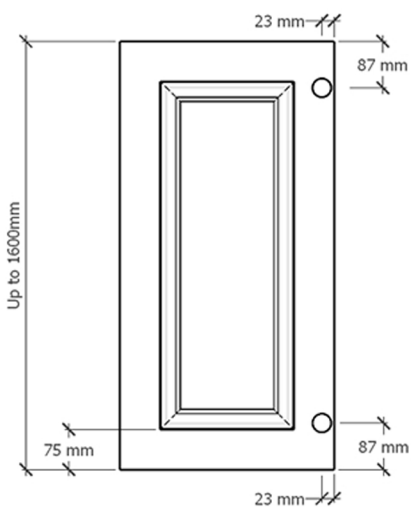

### Door Information

Door Thickness	21mm
Rail Width	75mm
Moulding Width	37mm
Panel Thickness	9mm
Beading	3mm
Projection	

### Midrail Information

Midrail Information	Doors Under 1600mm (H) will have no midrail Doors Above 1600mm (H) will have 1 x midrail
Standard Midrail Position	775mm from the bottom of the door
Midrail Height	153mm
Customisation	Midrail positioned at custom height.

### Hinge Information

Top	87mm from the top of door
Bottom	87mm from the bottom of door
Central	Equally Spaced
Spacing from Edge	23mm
Hole Diameter	35mm
Hinge Type	Cabinet hinges (supplied seperately)

For customisation, Please contact the office for further details before placing your order.

N.B. Drawings not to scale