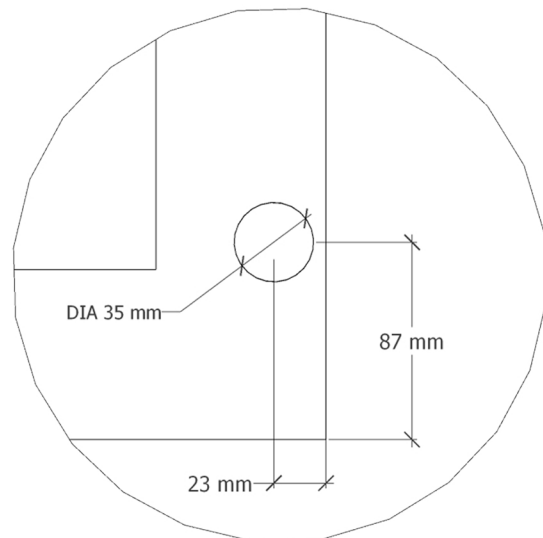

Door Information

Door Thickness	21mm
Rail Width	75mm
Moulding Width	None
Panel Thickness	9mm
Wardrobe Panel Size	Equally Split in 4

Midrail Information

Midrail Information	Doors Under 1600mm (H) may vary in midrail quantity Doors Above 1600mm (H) will have 3 x midrail
Standard Midrail Position	3 Midrails equally split
Midrail Height Customisation	75mm

Hinge Information

Top	87mm from the top of door
Bottom	87mm from the bottom of door
Central	Equally Spaced
Spacing from Edge	23mm
Hole Diameter	35mm
Hinge Type	Cabinet hinges (supplied seperately)

For customisation, Please contact the office for further details before placing your order.

N.B. Drawings not to scale