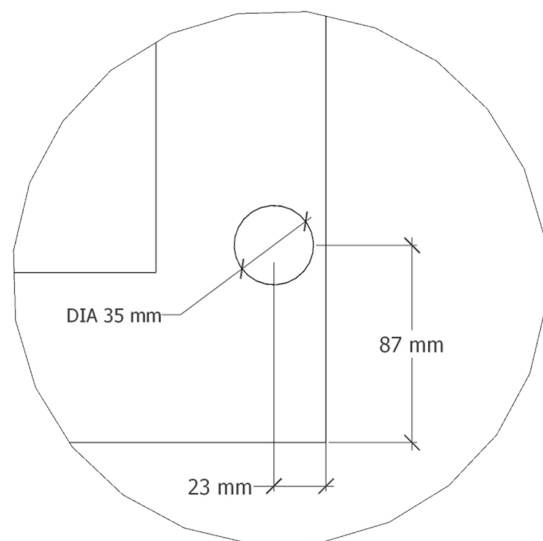

### Door Information

Door Thickness	21mm
Rail Width	75mm
Moulding Width	None
Panel Thickness	9mm
Decorative Rail*	120mm x 40mm
Square	
Decorative rail Width	20mm

### Midrail Information

Midrail Information	Doors Under 1600mm (H) will have no midrail Doors Above 1600mm (H) will have 1 x midrail
Standard Midrail Position	775mm from the bottom of the door
Midrail Height	153mm
Customisation	Midrail positioned at custom height.

### Hinge Information

Top	87mm from the top of door
Bottom	87mm from the bottom of door
Central	Equally Spaced
Spacing from Edge	23mm
Hole Diameter	35mm
Hinge Type	Cabinet hinges (supplied seperately)

N.B. Drawings not to scale