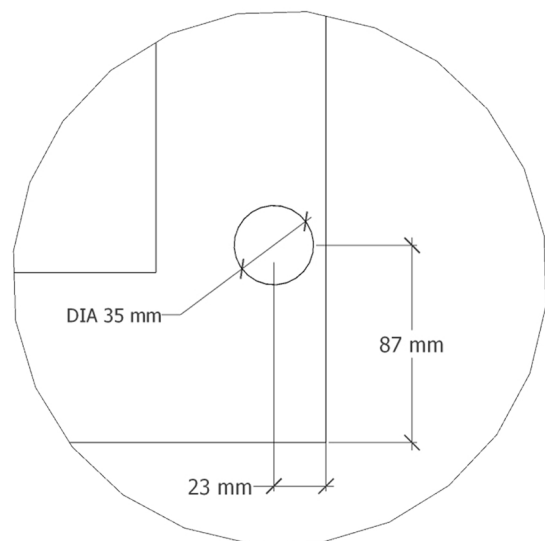

Door Information

Door Thickness	21mm
Rail Width	75mm
Moulding Width	None
Panel Thickness	9mm
Customisation	60mm to 100mm Rails Available upon request. Please call us before placing an order.

Midrail Information

Midrail Information	Doors Under 1600mm (H) will have no midrail Doors Above 1600mm (H) will have 1 x midrail
Standard Midrail Position	775mm from the bottom of the door
Midrail Height	153mm
Customisation	Midrail positioned at custom height.

Hinge Information

Top	87mm from the top of door
Bottom	87mm from the bottom of door
Central	Equally Spaced
Spacing for Edge	23mm
Hole Diameter	35mm
Hinge Type	Cabinet hinges (supplied seperately)

For customisation, Please contact the office for further details before placing your order.

N.B. Drawings not to scale