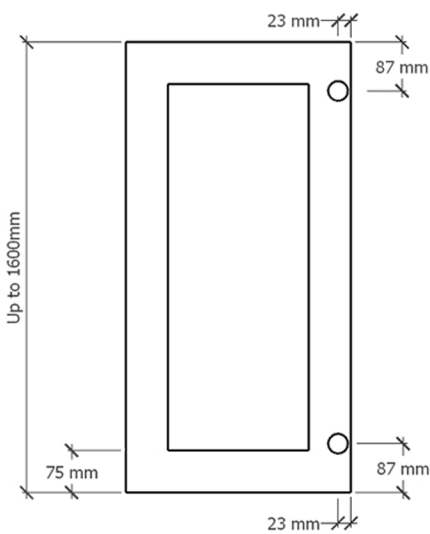

Door Information

Door Thickness	21mm
Rail Width	75mm
Moulding Width	None
Panel Thickness	9mm
Customisation	60mm to 100mm Rails Available upon request. Please call us before placing an order.

Midrail Information

Midrail Information	Doors Under 1600mm (H) will have no midrail Doors Above 1600mm (H) will have 1 x midrail
Standard Midrail Position	775mm from the bottom of the door
Midrail Height	153mm
Customisation	Midrail positioned at custom height.

Hinge Information

Top	87mm from the top of door
Bottom	87mm from the bottom of door
Central	Equally Spaced
Spacing for Edge	23mm
Hole Diameter	35mm
Hinge Type	Cabinet hinges (supplied seperately)

For customisation, Please contact the office for further details before placing your order.

N.B. Drawings not to scale